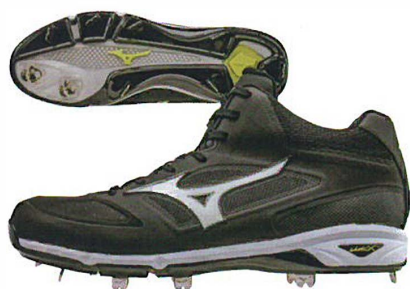

NEW MIZUNO EPIQ

TSRP: **$110.00**

TEAM (12+ MINIMUM): **$82.50**

Size: 7-13, 14, 15, 16

Weight: 9.5 oz.

Available: August 2017

Features:

Introducing the newest cleat in the Mizuno lineup: Mizuno EPIQ. Elite Performance, Innovative Quickness. Every element of the new Mizuno EPIQ is designed with the singular focus of providing unreal first-step quickness. Fit to perform, the Mizuno EPIQ gives you the advantage of pure innovation and quickness on every step you make on the diamond. "Booty Construction: Located inside the shoe to provide a soft and secure fit. Anatomical Last: Naturally fitting shoe shape that provides a superior fit, while minimizing power loss and maximizing strong acceleration.

STYLE: **320548**

9000 Black/White

0000 White

MIZUNO DOMINANT IC – MID

TSRP: **$105.00**

TEAM (12+ MINIMUM): **$78.75**

Size: 7-13, 14, 15, 16

Weight: 14.1 oz.

Features:

Booty Construction: Located inside the shoe to provide a soft and secure fit. 3-Layer No Sew Upper: For an overall incredible fit and feel. Anatomical Last: Naturally fitting shoe shape that provides a superior fit, while minimizing power loss and maximizing strong acceleration.

STYLE: **320542**

9000 Black/White

1000 Red/White

0090 White/Black

5200 Royal/White

9100 Grey/White

5100 Navy/White

MIZUNO DOMINANT IC – LOW

TSRP: **$100.00**

TEAM (12+ MINIMUM): **$75.00**

Size: 7-13, 14, 15, 16

Weight: 13.7 oz.

Features:

Booty Construction: Located inside the shoe to provide a soft and secure fit. 3-Layer No Sew Upper: For an overall incredible fit and feel. Anatomical Last: Naturally fitting shoe shape that provides a superior fit, while minimizing power loss and maximizing strong acceleration."

STYLE: **320541**

9000 Black/White

1000 Red/White

0090 White/Black

5200 Royal/White

9100 Grey/White

5100 Navy/White