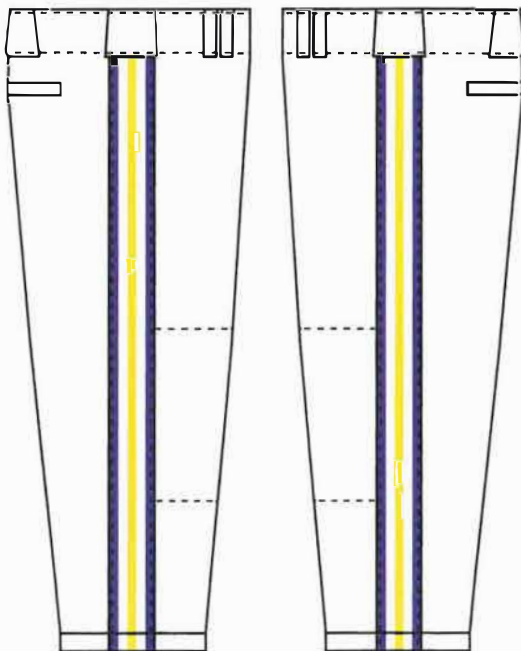

350580 Pro Solid Pant

Adult Size: XS - XXL

TSRP: **$80.00** // TEAM (12+ MINIMUM): **$60.00**

350386 Premier Pro Pant G2

Adult Size: S - XXXL

TSRP: **$62.00** // TEAM (12+ MINIMUM): **$46.50**

350389 Youth Select Pro Pant G2

Youth Size: S - XXXL

TSRP: **$58.00** // TEAM (12+ MINIMUM): **$43.50**

350280 Premier Short Pant

Adult Size: XS - XXL

TSRP: **$58.00** // TEAM (12+ MINIMUM): **$43.50**

350312 Youth Select Short Pant

Youth Size: S - XXXL

TSRP: **$52.00** // TEAM (12+ MINIMUM): **$39.00**

350628 Women's Full Length Softball Pant

Adult Size: XS - XXL

TSRP: **$60.00** // TEAM (12+ MINIMUM): **$30.00**

350150 Women's Belted Pant

Adult Size: XS - XXL

TSRP: **$58.00** // TEAM (12+ MINIMUM): **$30.00**

350462 Girl's Belted Softball Pant

Youth Size: S - XXXL

TSRP: **$52.00** // TEAM (12+ MINIMUM): **$30.00**