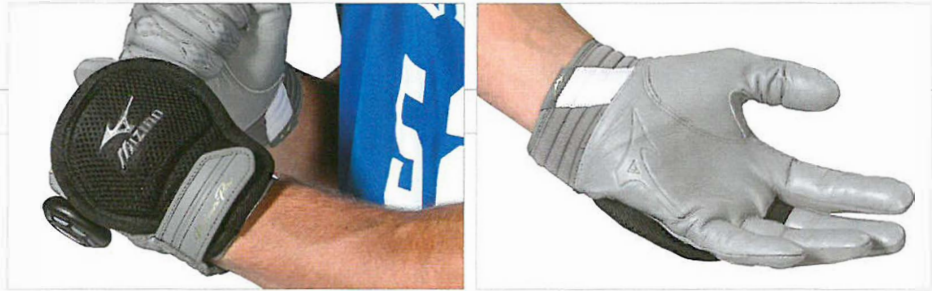

MTG100 THROAT GUARD — YOUTH

TSRP: $11.00

TEAM (12+ MINIMUM): $8.25

Size: One size fits all

Features:

Made from durable ABS plastic. Lightweight design. Adjustable Velcro attachment.

STYLE: **380264**

9090 Black