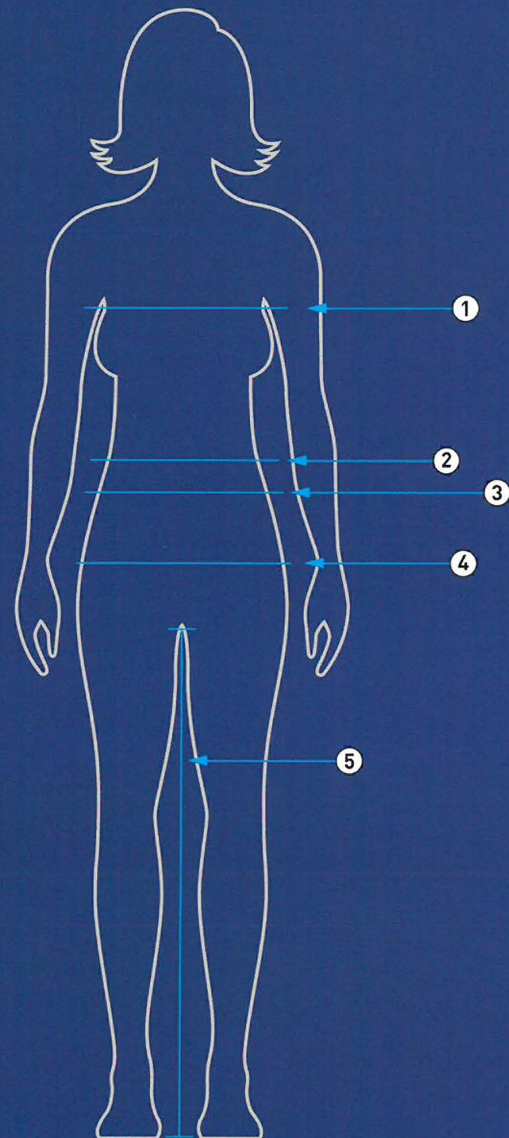

WOMEN'S / GIRL'S

APPAREL SIZING CHARTS *

Women's

	XS	S	M	L	XL	XXL
Chest	29.5-32"	32.5-34.5"	35-37.5"	38-40"	40.5-43"	43.5-45.5"
Waist	23-25"	25-27.5"	27.5-30"	30-32.5"	32.5-34.5"	34.5-37"
Hip	32-34.5"	34.5-37"	37.5-40"	40-42.5"	43-45.5"	45.5-48"

Women's Bra Measurement Chart

	XS	S	M	L	XL
Bust/Chest	30-32"	32-34"	34-36"	36-38"	38-40"
Cup Size	A-B	A-B	B-C	B-C	B-C

Girl's

	S	M	L
Chest	28"	31"	34"
Waist	25"	27"	29"
Hip	28"	32"	35.5"

Socks

Shoe Size	S	M	L
Women's	4-6.5	7-10.5	11-13
Girl's	2-5	7-10.5	—

1. CHEST

Measure around the fullest part of the chest points. Keep the tape horizontal.

2. NATURAL WAIST

Measure the narrowest part. Typically the small of your back where your body bends side to side.

3. LOW WAIST

Measured lower than the Natural Waist. This is typically near the top of the hip bone. Men usually wear the pants here, lower on the body.

4. HIP

Measure the fullest part of the hips. Keep the tape horizontal.

5. INSEAM

Measure from the crotch to the bottom of the leg. This is for pant wear length.

Use a cloth measuring tape for sizing.

Body measurements are given in inches. If your body measurement is on the border between two sizes, order the smaller size for a tighter "athletic" fit or the larger size for a loose "relaxed" fit. *Size charts define measurements of the body and not the garment.