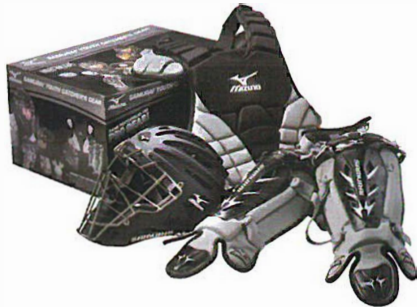

YOUTH SAMURAI BOX SET

TSRP: **$270.00** // TEAM (12+ MINIMUM): **$202.50**

STYLE: **380222**

Includes:

Samurai Youth Helmet — (Youth 6½" - 7¼").
Samurai Youth Shin Guards — (Youth 14½").
Samurai Chest Protector — (Youth 14").
Gear Bag. Does not include mitt

9091 Black/Grey

YOUTH 12" PROSPECT BOX SET

TSRP: **$200.00** // TEAM (12+ MINIMUM): **$150.00**

STYLE: **380374**

Includes: Mizuno's FastFit attachment system makes taking the gear on and off simple and fast. Two tone Matte-Gloss shin guards for a sleek look on the field. Two Piece Adjustable catchers helmet with a polycarbonate lightweight mask - provides a perfect fit for a range of sizes and decreases weight. Catchers Helmet Sizing: 6" - 6.75." Chest Protector: 12." Shin Guards: 12.5"