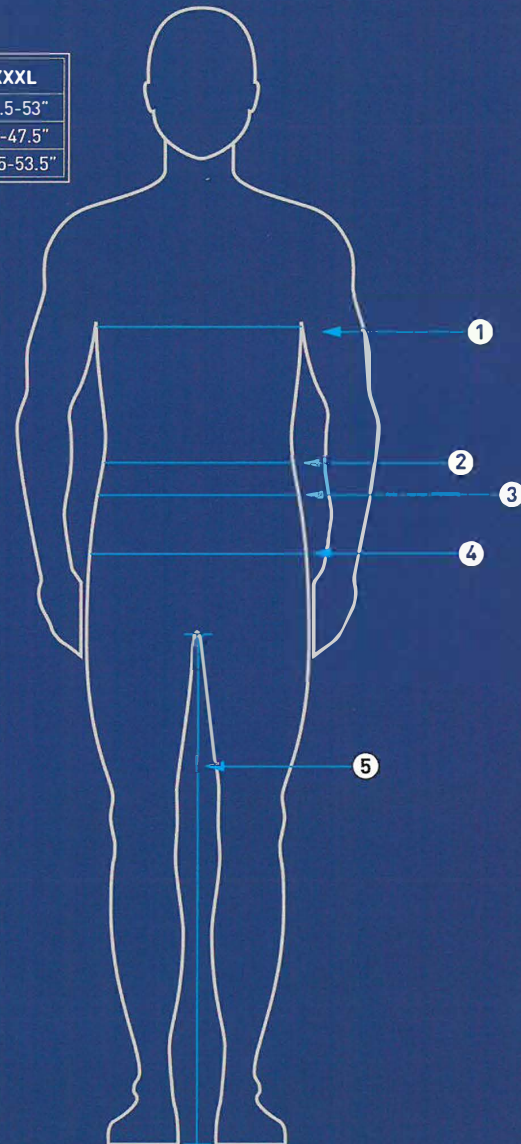

MEN'S / BOY'S

APPAREL SIZING CHARTS *

Men's

	XS	S	M	L	XL	XXL	XXXL
Chest	32-34.5"	35-37.5"	38-40.5"	41.5-43.5"	44.5-47"	47.5-50"	50.5-53"
Waist	26.5-28.5"	29.5-32"	32.5-35"	36-38"	39-41.5"	42-44.5"	45-47.5"
Hip	32-34.5"	35-37.5"	38-40.5"	41.5-43.5"	44.5-47"	48-50"	51.5-53.5"

Boy's

	S	M	L	XL
Chest	28"	31"	34"	37"
Waist	25"	27"	29"	31"
Hip	28"	32"	35.5"	39"

Socks

Shoe Size	S	M	L
Men's	—	4-8.5	9-12.5
Boy's	2-5	7-10.5	—

1. CHEST

Measure around the fullest part of the chest points. Keep the tape horizontal.

2. NATURAL WAIST

Measure the narrowest part. Typically the small of your back where your body bends side to side.

3. LOW WAIST

Measured lower than the Natural Waist. This is typically near the top of the hip bone. Men usually wear the pants here, lower on the body.

4. HIP

Measure the fullest part of the hips. Keep the tape horizontal.

5. INSEAM

Measure from the crotch to the bottom of the leg. This is for pant wear length.

Use a cloth measuring tape for sizing.

Body measurements are given in inches. If your body measurement is on the border between two sizes, order the smaller size for a tighter "athletic" fit or the larger size for a loose "relaxed" fit. *Size charts define measurements of the body and not the garment.