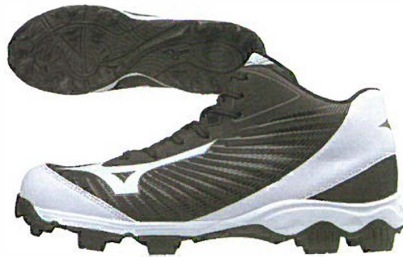

NEW 9-SPIKE® ADVANCED FRANCHISE 9 — MID

TSRP: **$50.00**

TEAM (12+ MINIMUM): **$37.50**

Size: 6½-12, 13

Weight: 11.3 oz.

Available: August 2017

Features:

Full length midsole: Heel to toe cushioning for ultimate comfort. Rubber Studs: Provides comfort and durability for all field types.

STYLE: **320550**

9000 Black/White